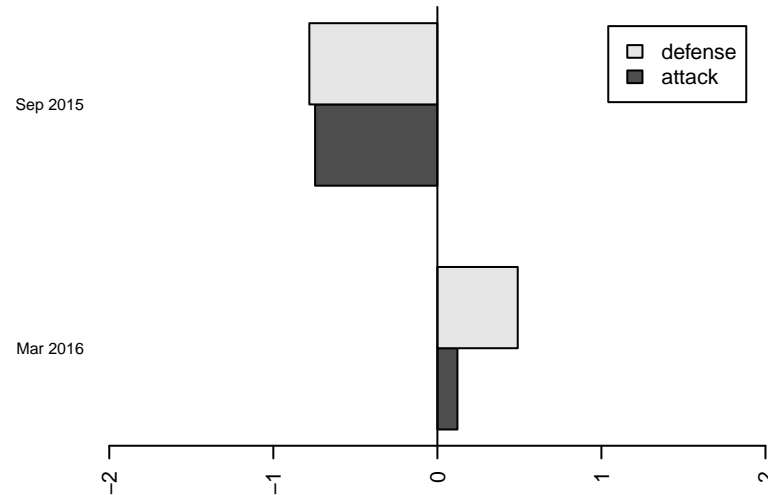

Sounders 2000B

Seattle Sounders FC
Tukwila, WA
B00 total strength=1943
attack=52.24 defense=52.79

alt names used:

Venues played:
2015 Friendly
2015 FWRL B99

**attack and defense variance (black dot)
relative to other teams
and top 10 in region**

**attack and defense rating
relative to others at age
and all opponents in last 13 months**

**attack and defense rating
relative to other teams
and all opponents in last 13 months**

Performance relative to 13 month average

Performance relative to 13 month average

average number of goals per game relative to expected

average number of goals per game relative to expected

lot. A=Neither has attack advantage, B=Opponent has both attack and defense advantage, C=Opponent has both attack and defense disadvantage, D=Both have