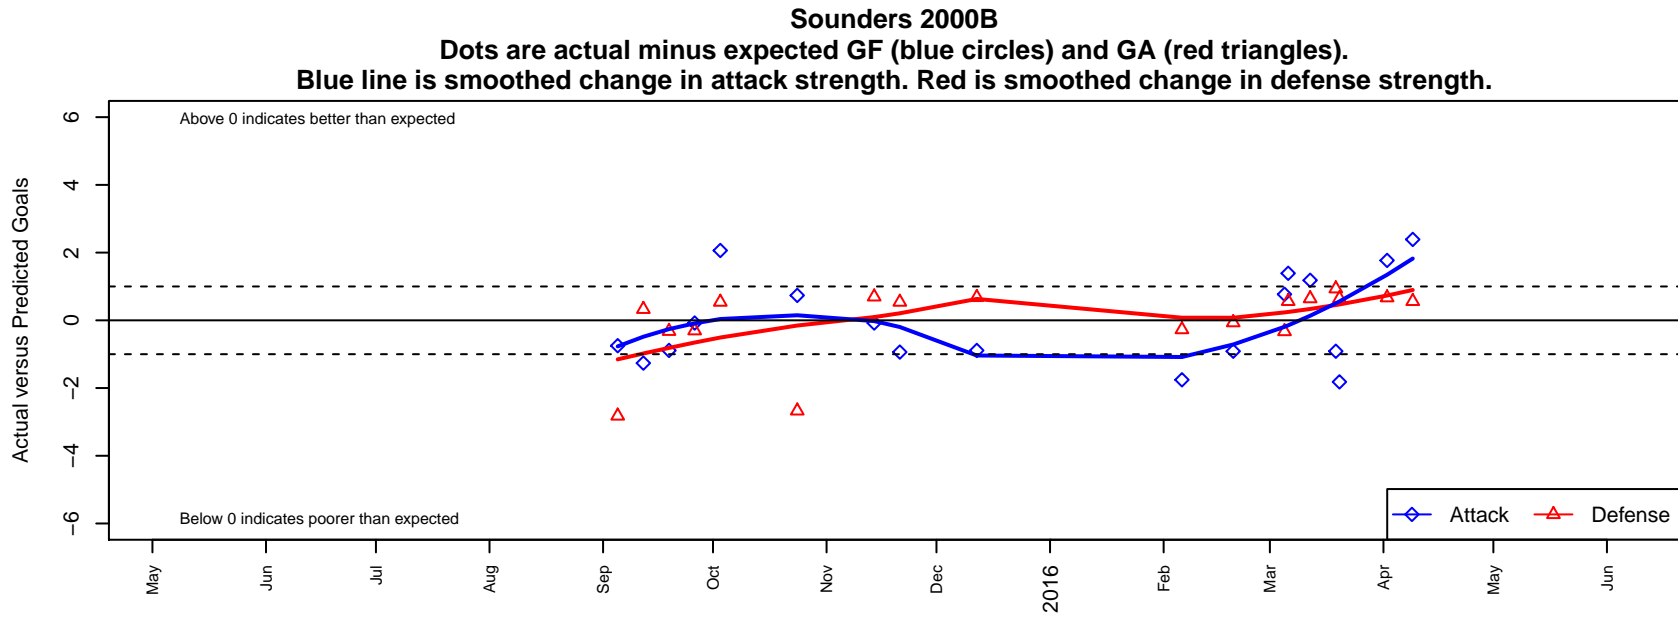

Sounders 2000B

Seattle Sounders FC
Tukwila, WA
B00 total strength=1943
attack=52.24 defense=52.79

alt names used:

Venues played:
2015 Friendly
2015 FWRL B99

**attack and defense variance (black dot)
relative to other teams
and top 10 in region**

**attack and defense rating
relative to others at age
and all opponents in last 13 months**

**attack and defense rating
relative to other teams
and all opponents in last 13 months**

Performance relative to 13 month average

Performance relative to 13 month average

average number of goals per game relative to expected

average number of goals per game relative to expected

lot. A=Neither has attack advantage, B=Opponent has both attack and defense advantage, C=Opponent has both attack and defense disadvantage, D=Both have