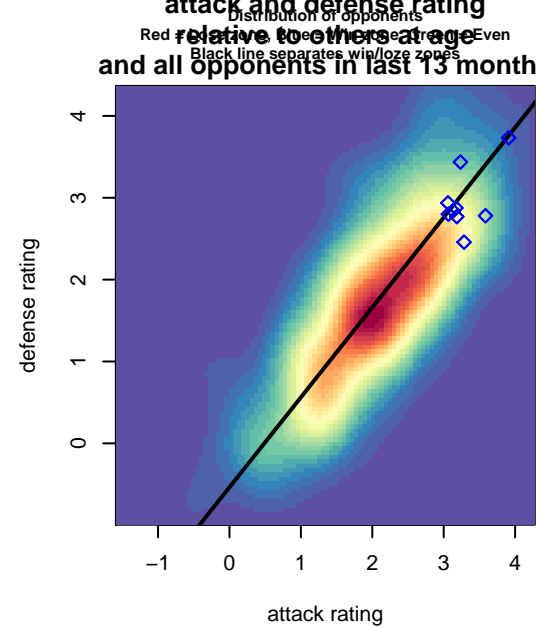

Sounders 2000B

Seattle Sounders FC
Tukwila, WA
B00 total strength=1943
attack=52.24 defense=52.79

alt names used:

Venues played:
2015 Friendly
2015 FWRL B99

**attack and defense variance (black dot)
relative to other teams
and top 10 in region**

**attack and defense rating
relative to others at age
and all opponents in last 13 months**

**attack and defense rating
relative to other teams
and all opponents in last 13 months**

Performance relative to 13 month average

Performance relative to 13 month average

average number of goals per game relative to expected

average number of goals per game relative to expected

lot. A=Neither has attack advantage, B=Opponent has both attack and defense advantage, C=Opponent has both attack and defense disadvantage, D=Both have